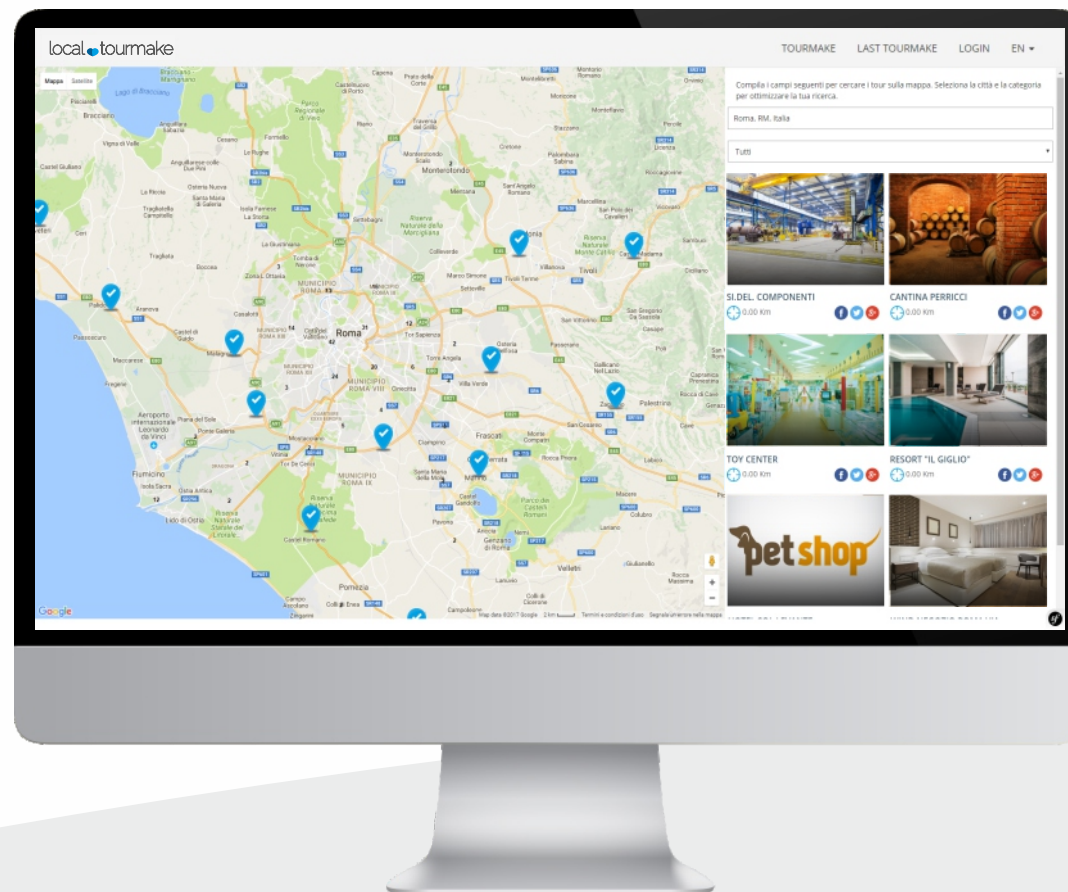

[tourmake.jp/tourmakename](#)
[local.tourmake.jp/yourbusinessname](#)

[tourmake.de/tourmakename](#)
[local.tourmake.de/yourbusinessname](#)

...

CONTENTS IN THE ORIGINAL LANGUAGE

2

The virtual tour contents are visible on the portal local.tourmake in the original language. It can be selected choosing between the 27 languages available on Tourmake platform.

local.tourmake.fr/yourbusinessname

local.tourmake.es/yourbusinessname

3

IMPROVED TOUR RESEARCH

The portal local.tourmake makes the virtual tours search easier thanks to an interactive map. The pages dedicated to each tour are enriched with useful information and respond adequately to the users research.

CHARACTERISTICS

local  tourmake

A new graphic design to display the latest tours uploaded.

Each virtual tour presents information concerning the number of:

 29
visualizations

 3
interactive points

 199
building date