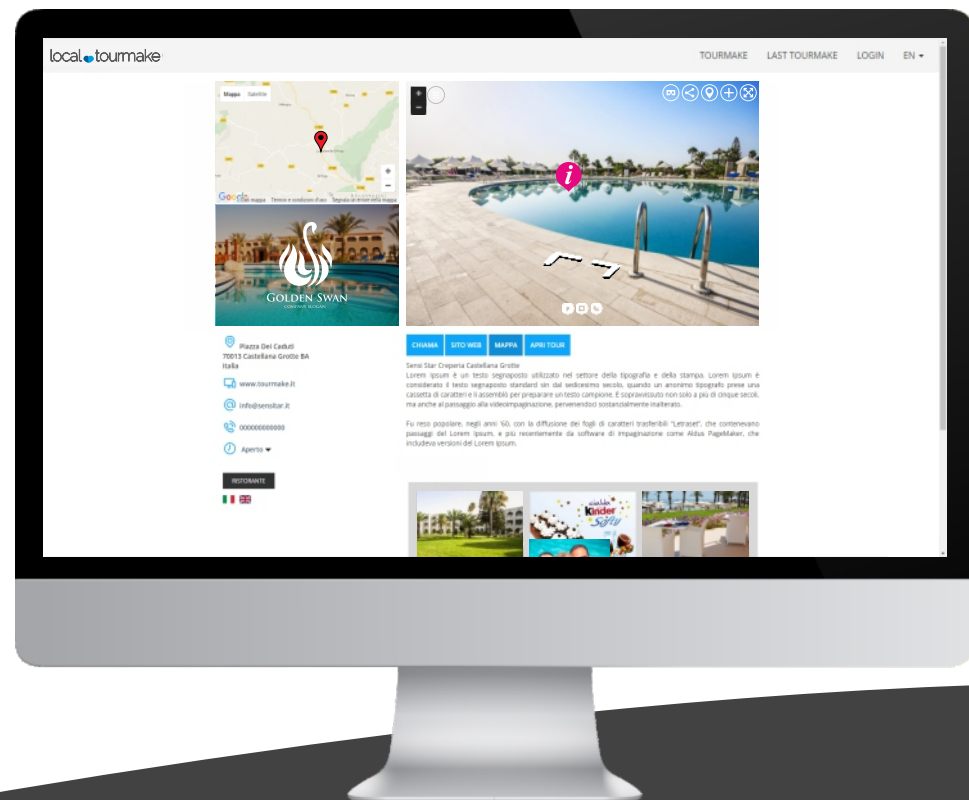

Tourmake presents local.tourmake, an interactive platform that showcases the virtual tours created for the business activities in every country.

local tourmake

Tourmake makes available specific addresses for different countries in order to get the domain extension corresponding to a specific country.

The domains currently available:

.nl	.com.au	.us
.ch	.es	.jp
.de	.ru	.br.com
.fr	.pl	.net
.it