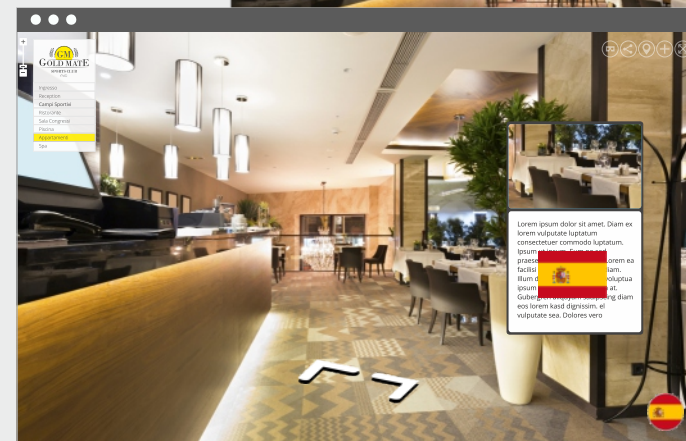

CONTENTS IN THE ORIGINAL LANGUAGE

2

The virtual tour contents are visible on the portal local.tourmake in the original language. It can be selected choosing between the 27 languages available on Tourmake platform.

local.tourmake.fr/yourbusinessname

local.tourmake.es/yourbusinessname