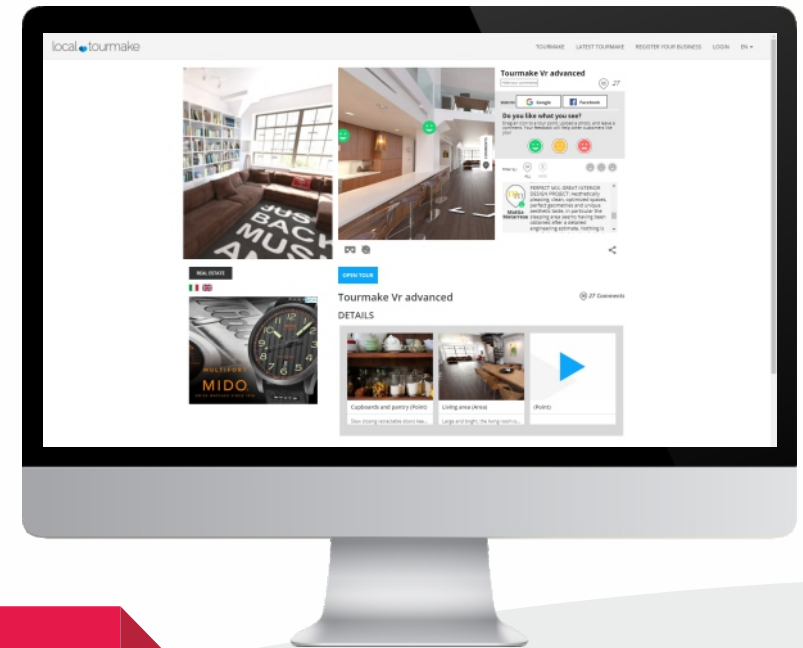

5

The business activity gains more visibility on search engines thanks to a professional page easily reachable on the web and which includes the virtual tour, the details and the contacts. The mobile version provides also the Action Buttons to increase user interaction.

As a Tourmake Partner, the photographer shows his work realized with Tourmake gaining more value in his country and worldwide.

7

VIEWMAKE AND GOOGLE STREET VIEW COMPATIBILITY

The professional page created with local.tourmake is compatible with virtual tours made with Tourmake, Viewmake and Google Street View technology.

TOURmake®
make your business

viewmake®
make your life

Google Street View

INTERACT WITH YOUR CUSTOMERS

Through the Local Tourmake tab you can comment directly on the virtual tour. Tourmake Reactions is the new feature that allows you to leave a comment in a specific area of the virtual tour.

8

With Tourmake Reactions, visitors can express their emotions by placing a hotspot, consisting of both graphic and text content, exactly where they want. The visitor, first just a simple viewer, becomes an active part of the tour and can express his impression on what he is watching. The manager reply to comments and the new visitor get an idea of the place by reading the comments left by other people.